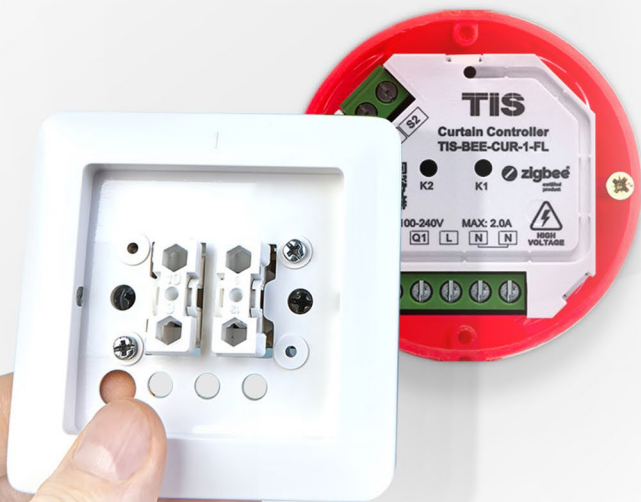

ACM : Awesome, —
Convenient, Magical

Solutions designed for curtain control are crucial because they guarantee user's privacy and health. Aiming to offer devices that perfect your home space, TIS introduces the Zigbee-powered ACM Shutter Module. This module helps with smart curtain control by perfectly replacing your old switches.

Even if you're away, you can adjust your home's shutters and curtains via the internet. The Zigbee 3.0 gateway is compatible with both the iOS and Android versions of the TIS App. In other words, you will be able to open or close your curtains from any location around the globe. Do you think your plants might need a little sunshine? Open the shutters using just your smartphone.